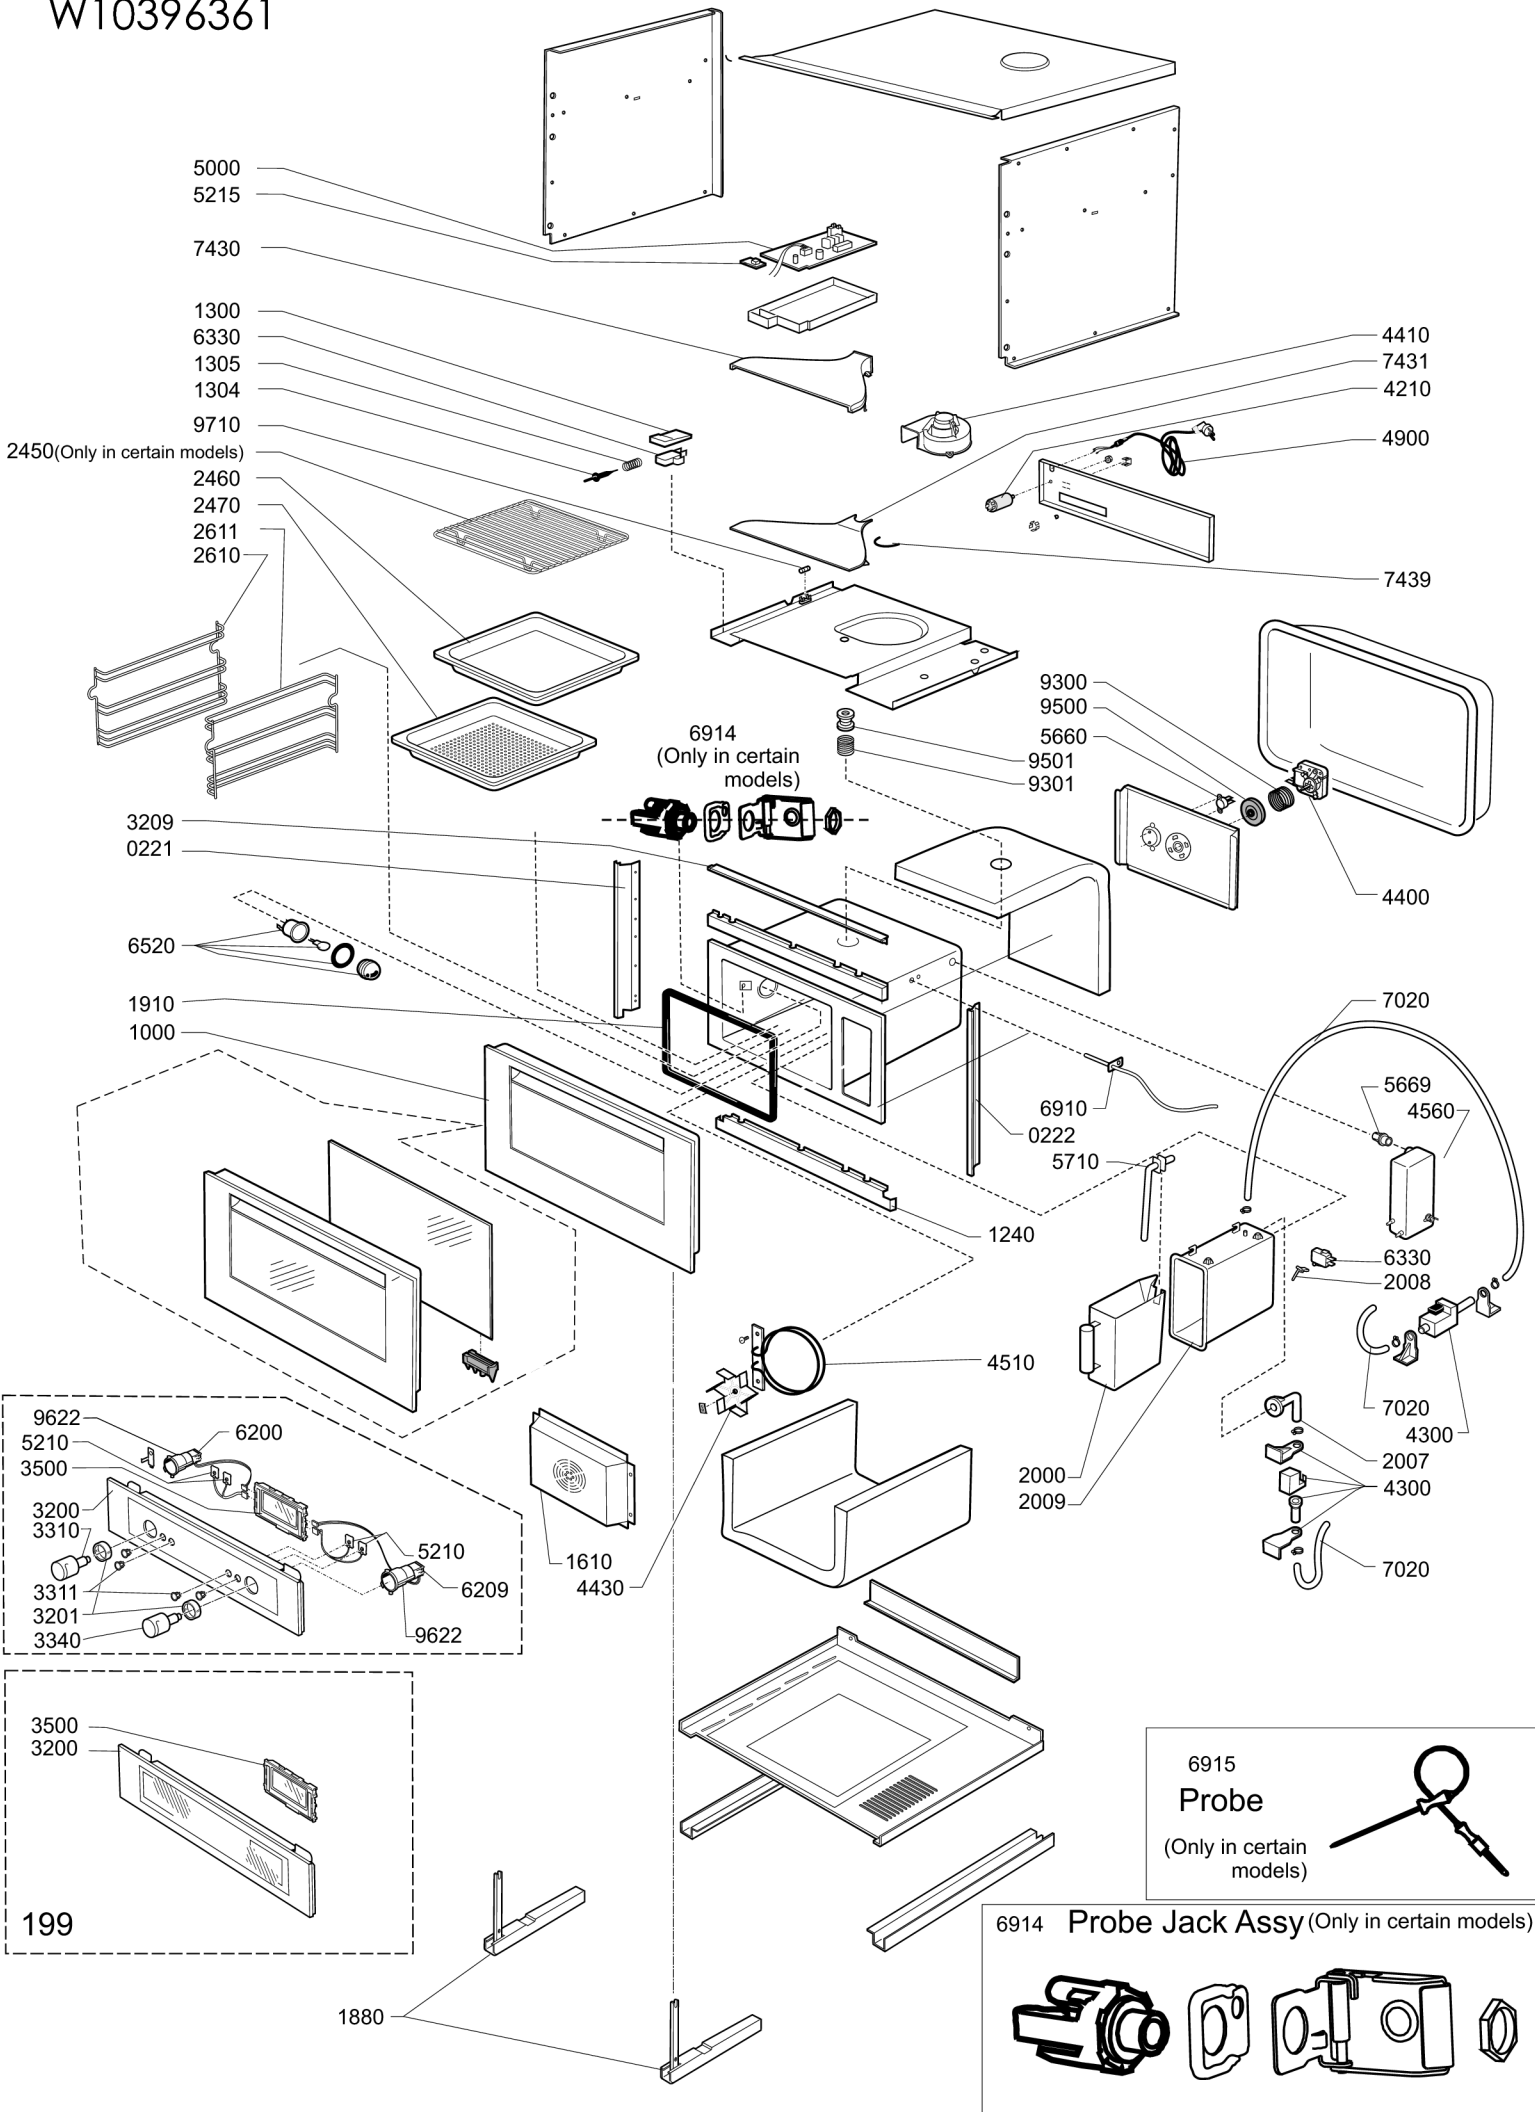

W10396361

6915
Probe
(Only in certain models)

6914 **Probe Jack Assy** (Only in certain models)